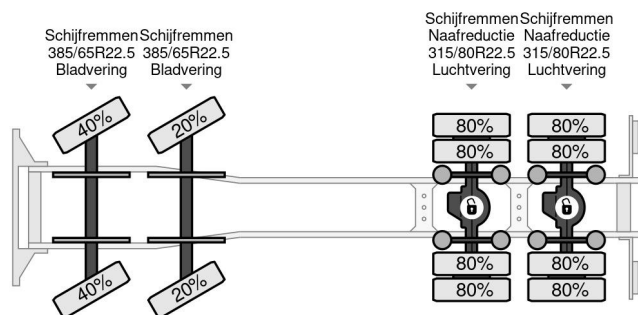

Volvo 8X4 - HIAB 288 EP-5 HIPRO + REMOTE + CABLELIFT

COMMON

Price	€ 27.950,- ex VAT
Id	VO574007
Make	Volvo
Type	8X4 - HIAB 288 EP-5 HIPRO + REMOTE + CABLELIFT
Year	2004
Mileage	416.472 km
Construction	Cable system
Gross weight	32.000 kg
Emissionclass	3

Volvo FM 12.460 8X4 - HIAB 288 EP-5 HIPRO + REMOTE + ...

Referentienummer: VO574007

PROPERTIES

First registration date	05-04-2004
Fuel	Diesel
Transmission	Manual
Vehicle identification number	YV2J4CEG24A574007
Axle configuration	8x4
Axle count	4
Weight	17.000 kg
Power kw	338
Power hp	460
Load capacity	15.000 kg