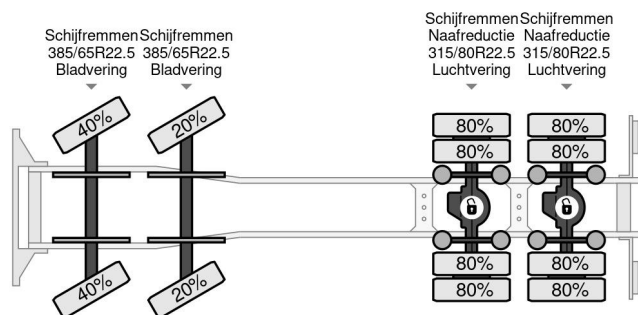

DESCRIPTION

VIDEO AVAILABLE