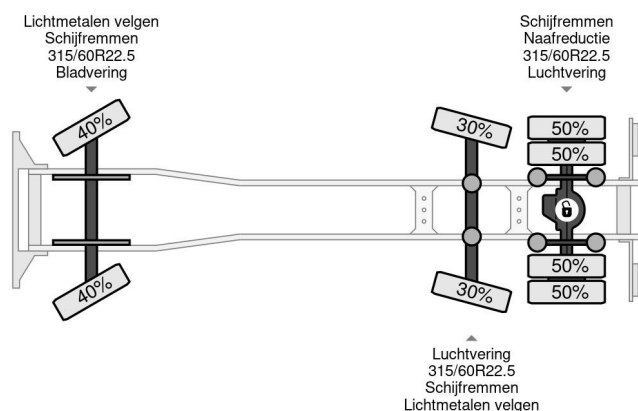

Mercedes-Benz Actros 2553 6X2 + PALFINGER PK66000E + ...

Referentienummer: MB401596-K