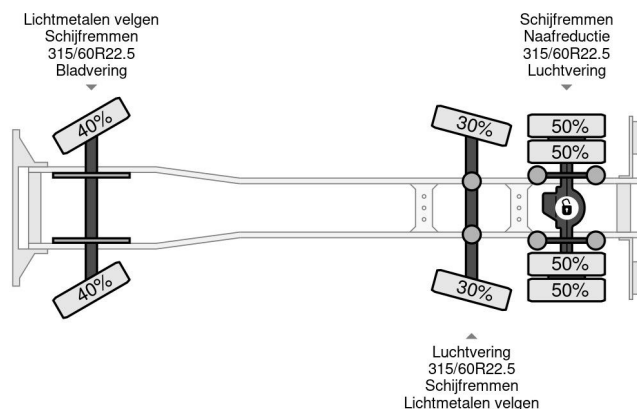

Mercedes-Benz Actros 2553 6X2 + PALFINGER PK66000E + ...

Referentienummer: MB401596-K