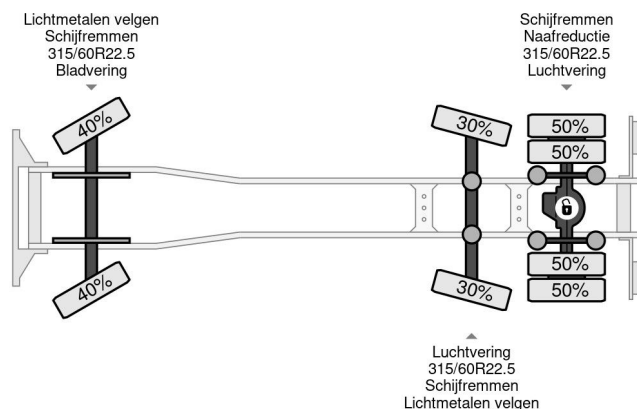

Mercedes-Benz 6X2 + PALFINGER PK66000E + JIB PJ154C + REMOTE CONTROL

COMMON

Price	€ 69.950,- ex VAT
Id	MB401596-K
Make	Mercedes-Benz
Type	6X2 + PALFINGER PK66000E + JIB PJ154C + REMOTE CONTROL
Year	1999
Mileage	535.447 km
Construction	Crane
Gross weight	25.000 kg

Mercedes-Benz Actros 2553 6X2 + PALFINGER PK66000E + ...

Referentienummer: MB401596-K

PROPERTIES

First registration date	28-06-1999
Fuel	Diesel
Transmission	Semi-automatic
Vehicle identification number	WDB9500361K401596
Axle configuration	6x2
Axle count	3
Weight	20.060 kg
Power kw	390
Power hp	530
Load capacity	4.940 kg