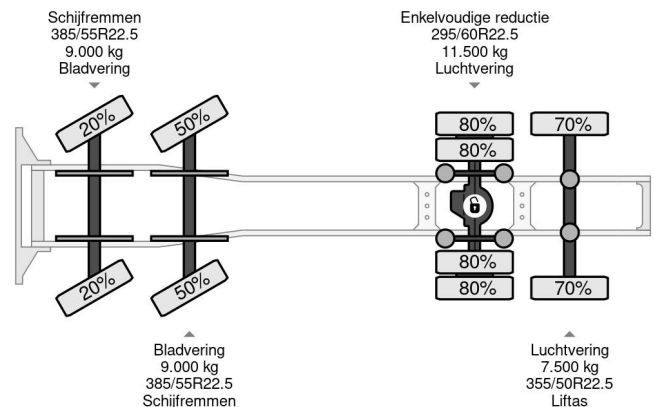

DESCRIPTION

VIDEO AVAILABLE