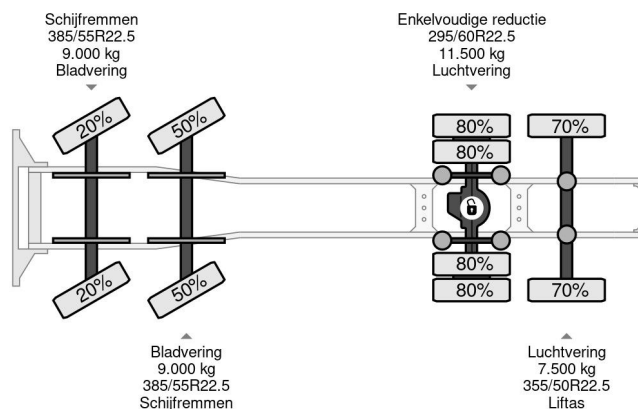

DESCRIPTION

VIDEO AVAILABLE