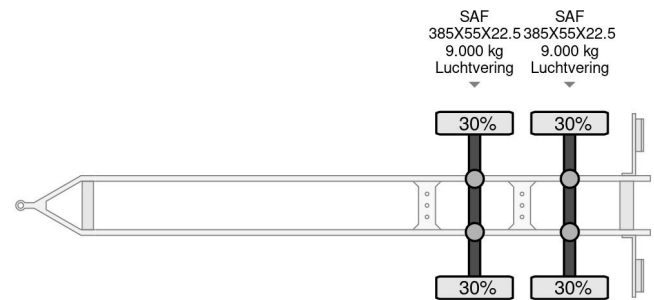

ACCESSORIES

DESCRIPTION

6075614648