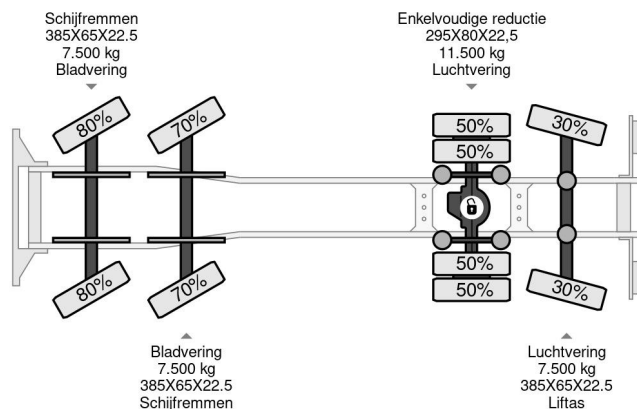

DESCRIPTION

6085078474
6085078475

Energieweg 7, 4231 DJ Meerkerk
Tel.: +31 (0)183 74 56 20
Email: info@rhtrucks.nl