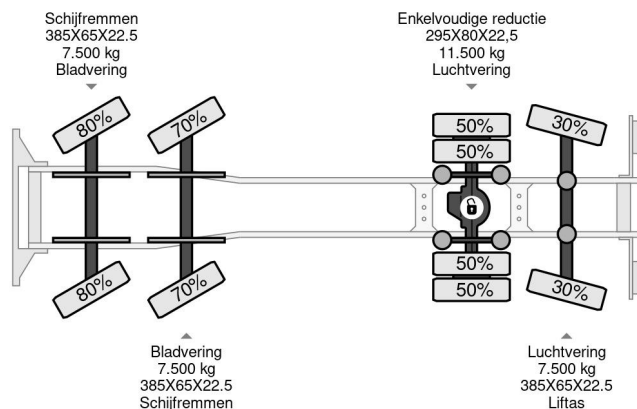

DESCRIPTION

6085078474
6085078475

Energieweg 7, 4231 DJ Meerkerk

Tel.: +31 (0)183 74 56 20

Email: info@rhtrucks.nl