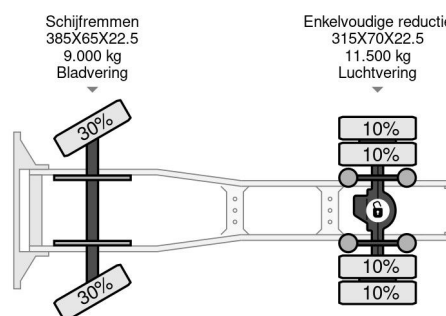

DESCRIPTION

6174278056
6174278057