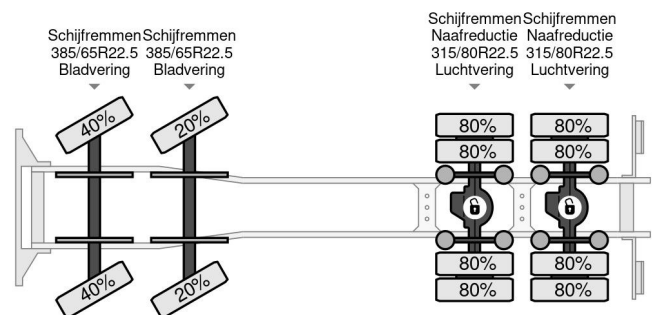

### COMMON

|               |  |
|---------------|--|
| Price         | € 27.950,- ex VAT                              |
| Id            | VO574007-K                                     |
| Make          | Volvo  |
| Type          | 8X4 - HIAB 288 EP-5 HIPRO + REMOTE + CABLELIFT |
| Year          | 2004   |
| Mileage       | 416.472 km                                     |
| Construction  | Crane  |
| Gross weight  | 32.000 kg                                      |
| Emissionclass | 3  |

### PROPERTIES

|                               |                   |
|-------------------------------|-------------------|
| First registration date       | 05-04-2004        |
| Fuel                          | Diesel            |
| Transmission                  | Manual            |
| Vehicle identification number | YV2J4CEG24A574007 |
| Axle configuration            | 8x4               |
| Axle count                    | 4                 |
| Weight                        | 17.000 kg         |
| Power kw                      | 338               |
| Power hp                      | 460               |
| Load capacity                 | 15.000 kg         |