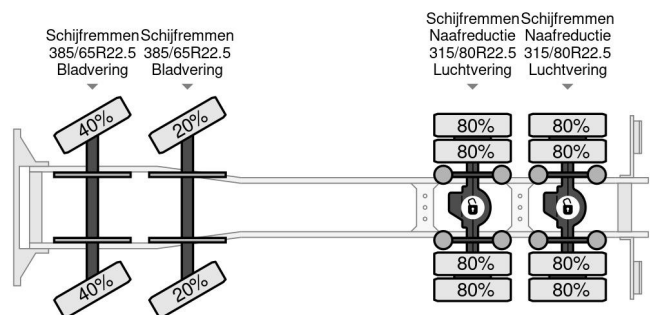

Volvo 8X4 - HIAB 288 EP-5 HIPRO + REMOTE + CABLELIFT

COMMON

Price	€ 27.950,- ex VAT
Id	VO574007-K
Make	Volvo
Type	8X4 - HIAB 288 EP-5 HIPRO + REMOTE + CABLELIFT
Year	2004
Mileage	416.472 km
Construction	Crane
Gross weight	32.000 kg
Emissionclass	3

Volvo FM 12.460 8X4 - HIAB 288 EP-5 HIPRO + REMOTE + ...

Referentienummer: VO574007-K

PROPERTIES

First registration date	05-04-2004
Fuel	Diesel
Transmission	Manual
Vehicle identification number	YV2J4CEG24A574007
Axle configuration	8x4
Axle count	4
Weight	17.000 kg
Power kw	338
Power hp	460
Load capacity	15.000 kg