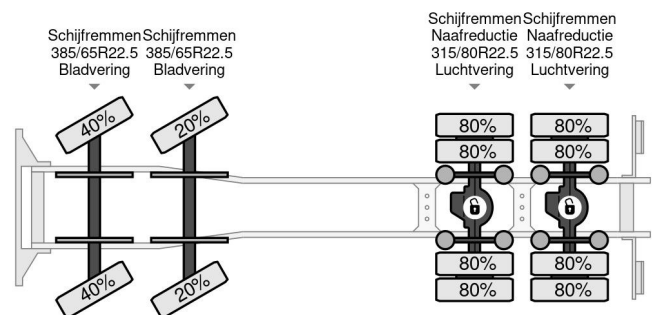

Volvo 8X4 - HIAB 288 EP-5 HIPRO + REMOTE + CABLELIFT

COMMON

Price	€ 27.950,- ex VAT
Id	VO574007-K
Make	Volvo
Type	8X4 - HIAB 288 EP-5 HIPRO + REMOTE + CABLELIFT
Year	2004
Mileage	416.472 km
Construction	Crane
Gross weight	32.000 kg
Emissionclass	3

Volvo FM 12.460 8X4 - HIAB 288 EP-5 HIPRO + REMOTE + ...

Referentienummer: VO574007-K

PROPERTIES

First registration date	05-04-2004
Fuel	Diesel
Transmission	Manual
Vehicle identification number	YV2J4CEG24A574007
Axle configuration	8x4
Axle count	4
Weight	17.000 kg
Power kw	338
Power hp	460
Load capacity	15.000 kg