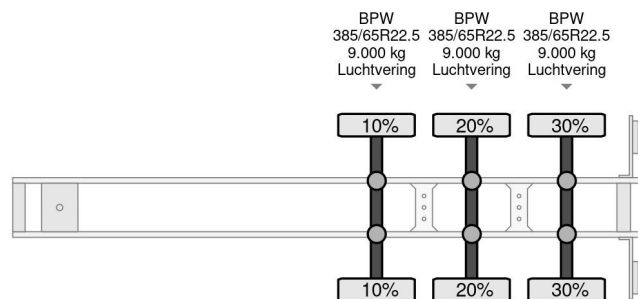

Referentienummer: KR883334