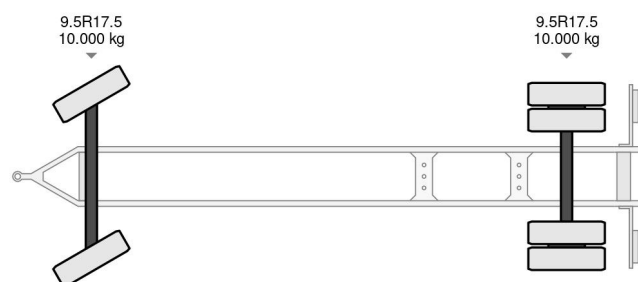

Burg BPA 10-10 ARXXX 2X BPW AXLE

COMMON

Price	€ 1.950,- ex VAT
Id	BU035625-2
Make	Burg
Type	BPA 10-10 ARXXX 2X BPW AXLE
Year	2009
Construction	BDF System
Gross weight	20.000 kg

PROPERTIES

First registration date	13-05-2009
License plate	01-WD-VF
Vehicle identification number	XLK2A101090035625
Axle count	2
Weight	3.910 kg
Wheelbase	490 cm
Construction dimensions (l/b/h)	
Load capacity	16.090 kg
Length	896 cm
Width	235 cm

Burg BPA 10-10 ARXXX 2X BPW AXLE

Referentienummer: BU035625-2

ACCESSORIES

DESCRIPTION