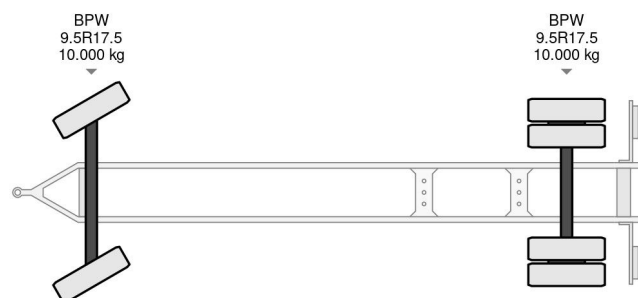

ACCESSORIES

DESCRIPTION