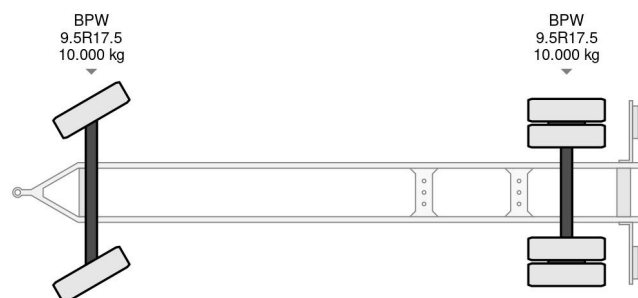

Burg BPA 10-10 ARXXX 2X BPW AXLE

COMMON

Price	€ 1.950,- ex VAT
Id	BU033972-2
Make	Burg
Type	BPA 10-10 ARXXX 2X BPW AXLE
Year	2006
Construction	BDF System
Gross weight	20.000 kg

PROPERTIES

First registration date	26-10-2006
Mot expiry date	12-07-2024
License plate	WV-HF-20
Vehicle identification number	XLK2A101060033972
Axle count	2
Weight	3.890 kg
Wheelbase	490 cm
Construction dimensions (l/b/h)	
Load capacity	16.110 kg
Length	896 cm
Width	233 cm

Burg BPA 10-10 ARXXX 2X BPW AXLE

Referentienummer: BU033972-2

ACCESSORIES

DESCRIPTION