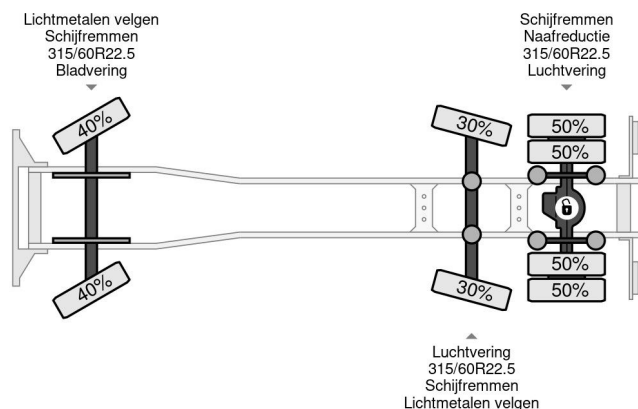

Mercedes-Benz Actros 2553 6X2 + PALFINGER PK66000E +...

Referentienummer: MB401596