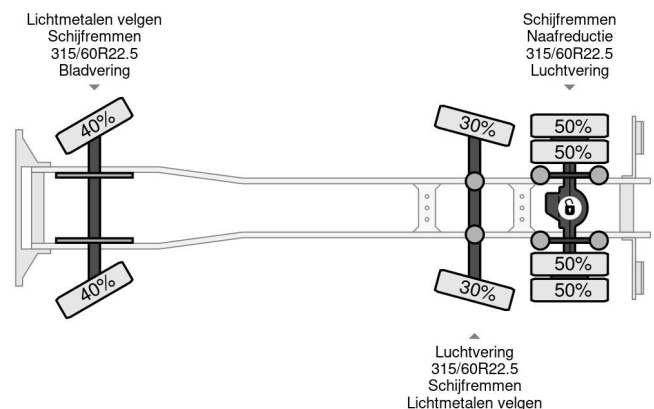

Mercedes-Benz Actros 2553 6X2 + PALFINGER PK66000E + ...

Referentienummer: MB401596