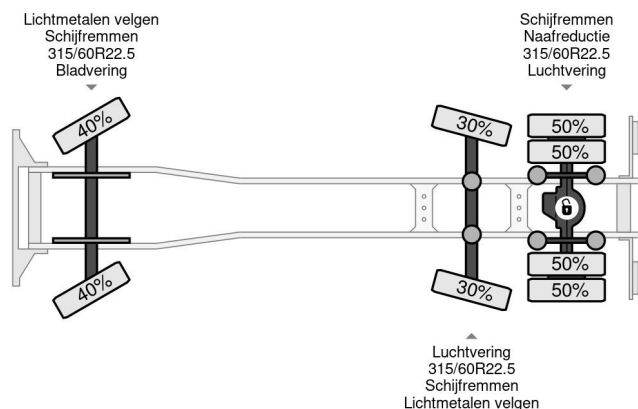

### PROPERTIES

First registration date	28-06-1999
Fuel	Diesel
Transmission	Semi-automatic
Vehicle identification number	WDB9500361K401596
Axle configuration	6x2
Axle count	3
Weight	20.060 kg
Power kw	390
Power hp	530
Construction dimensions (l/b/h)	
Load capacity	4.940 kg