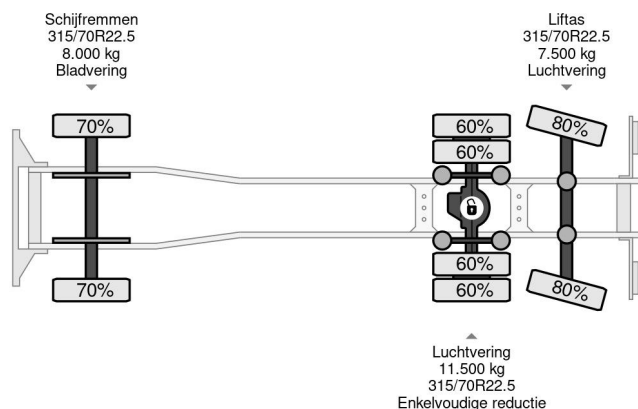

## PROPERTIES

First registration date	07-08-2008
License plate	BV-GV-62
Fuel	Diesel
Transmission	Manual
Vehicle identification number	YV2VBN0C98B521862
Axle configuration	6x2
Axle count	3
Weight	13.560 kg
Cylinder count	6
Power kw	235
Power hp	320
Wheelbase	635 cm
Load capacity	13.440 kg
Length	1.025 cm
Width	255 cm