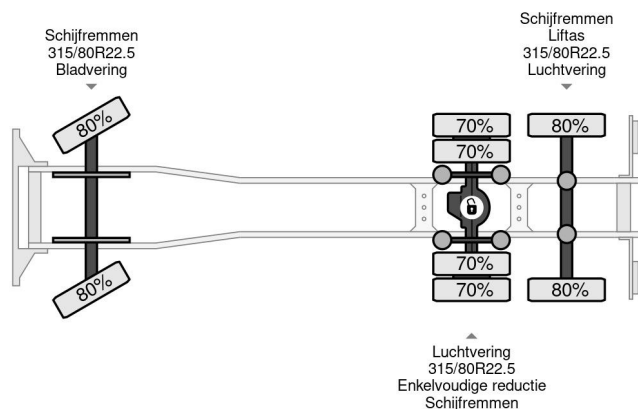

DESCRIPTION

VIDEO AVAILABLE