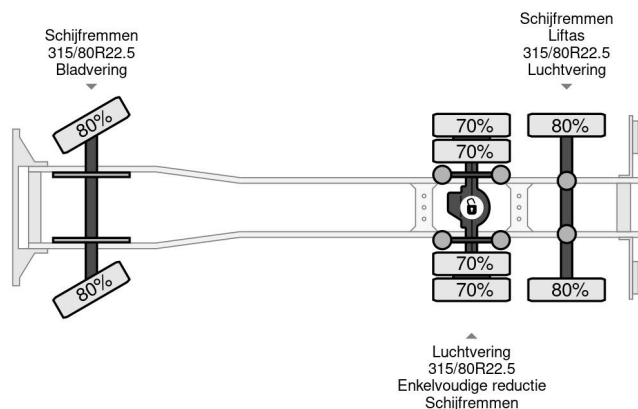

## Renault 380 6X2 FASSI F135 + REMOTE CONTROL

### PROPERTIES

First registration date	12-12-2018
Mot expiry date	19-11-2024
Fuel	Diesel
Transmission	Automatic
Vehicle identification number	VF630M165KD002421
Axle configuration	6x2
Axle count	3
Weight	14.285 kg
Power kw	279
Power hp	380
Construction dimensions (l/b/h)	
Load capacity	11.715 kg