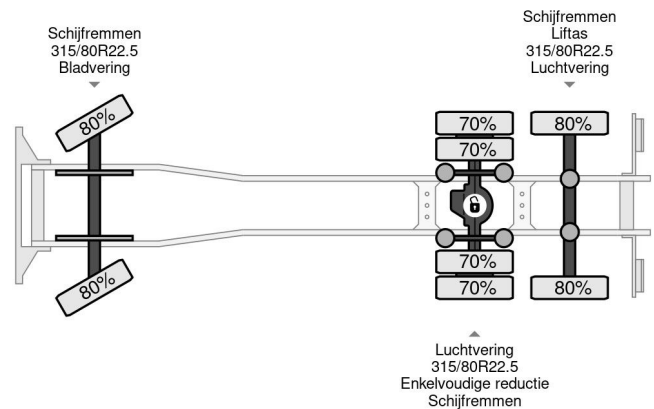

Renault 380 6X2 FASSI F135 + REMOTE CONTROL

COMMON

Price	€ 56.950,- ex VAT
Id	RE002421
Make	Renault
Type	380 6X2 FASSI F135 + REMOTE CONTROL
Year	2018
Mileage	367.443 km
Construction	Curtain sided
Gross weight	26.000 kg
Emissionclass	6

Renault C 380 6X2 FASSI F135 + REMOTE CONTROL

Referentienummer: RE002421

PROPERTIES

First registration date	12-12-2018
Mot expiry date	19-11-2024
Fuel	Diesel
Transmission	Automatic
Vehicle identification number	VF630M165KD002421
Axle configuration	6x2
Axle count	3
Weight	14.285 kg
Power kw	279
Power hp	380
Construction dimensions (l/b/h)	
Load capacity	11.715 kg