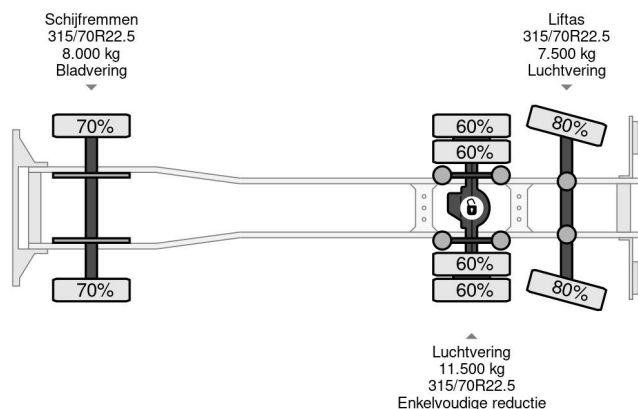

DESCRIPTION

VIDEO AVAILABLE