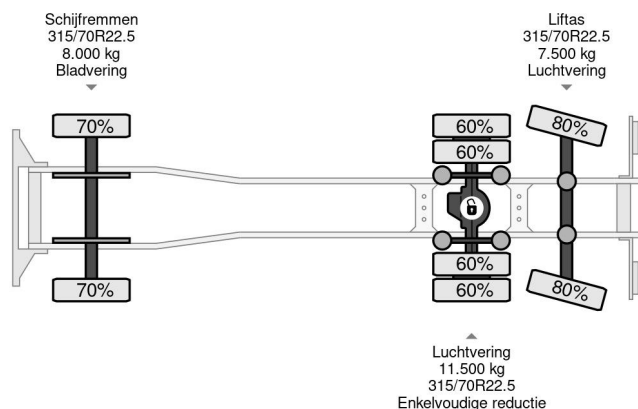

Volvo 6X2 TEREX 240-A5 CRANE + REMOTE CONTROL EURO 5

COMMON

Price	€ 27.950,- ex VAT
Id	VO521862
Make	Volvo
Type	6X2 TEREX 240-A5 CRANE + REMOTE CONTROL EURO 5
Year	2008
Mileage	502.249 km
Construction	Open body
Gross weight	27.000 kg
Emissionclass	5

Volvo FE 320 6X2 TEREX 240-A5 CRANE + REMOTE CON...

Referentienummer: VO521862

PROPERTIES

First registration date	07-08-2008
License plate	BV-GV-62
Fuel	Diesel
Transmission	Manual
Vehicle identification number	YV2VBN0C98B521862
Axle configuration	6x2
Axle count	3
Weight	13.560 kg
Cylinder count	6
Power kw	235
Power hp	320
Wheelbase	635 cm
Construction dimensions (l/b/h)	
Load capacity	13.440 kg
Length	1.025 cm
Width	255 cm