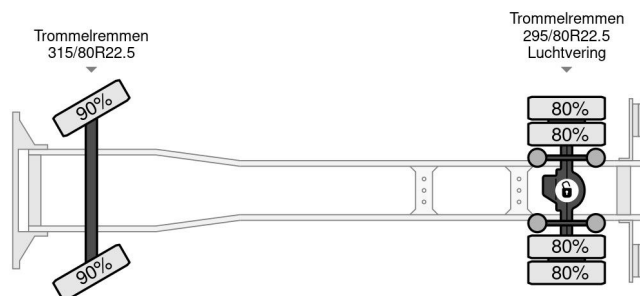

DESCRIPTION

CRANE IN WORKING CONDITION
VIDEO AVAILABLE