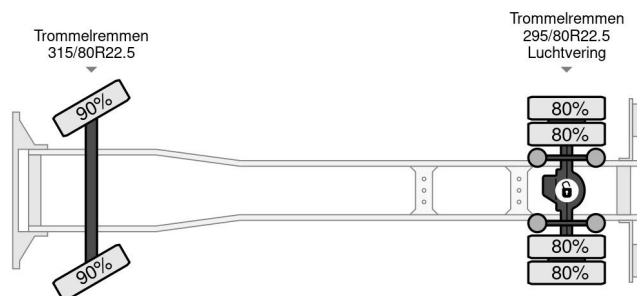

### COMMON

Price	€ 24.950,- ex VAT
Id	VO504388-K
Make	Volvo
Type	4X2 EURO 2 + PM 22SP5 + REMOTE CONTROL
Year	1999
Mileage	533.078 km
Construction	Crane
Gross weight	20.000 kg
Emissionclass	2

Volvo FM 7.290 4X2 EURO 2 + PM 22SP5 + REMOTE CON...

### PROPERTIES

First registration date	30-11-1999
Fuel	Diesel
Transmission	Manual
Vehicle identification number	YV2J4DEAXYA504388
Axle configuration	4x2
Axle count	2
Weight	8.755 kg
Power kw	213
Power hp	290
Load capacity	11.245 kg