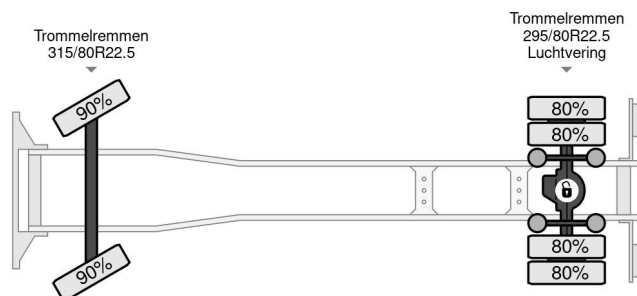

Volvo 4X2 EURO 2 + PM 22SP5 + REMOTE CONTROL

COMMON

Price	€ 24.950,- ex VAT
Id	VO504388-K
Make	Volvo
Type	4X2 EURO 2 + PM 22SP5 + REMOTE CONTROL
Year	1999
Mileage	533.078 km
Construction	Crane
Gross weight	20.000 kg
Emissionclass	2

Volvo FM 7.290 4X2 EURO 2 + PM 22SP5 + REMOTE CON...

Referentienummer: VO504388-K

PROPERTIES

First registration date	30-11-1999
Fuel	Diesel
Transmission	Manual
Vehicle identification number	YV2J4DEAXYA504388
Axle configuration	4x2
Axle count	2
Weight	8.755 kg
Power kw	213
Power hp	290
Load capacity	11.245 kg