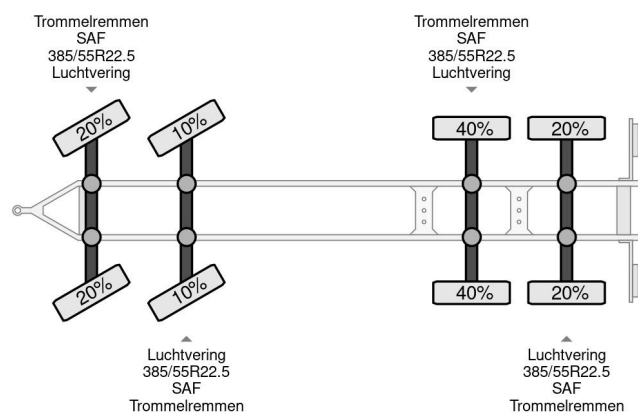

M&V UOPLYST 4X SAF AXLE

COMMON

Price	€ 10.950,- ex VAT
Id	MVSL4247-2
Make	M&V
Type	UOPLYST 4X SAF AXLE
Year	2011
Construction	Curtain sided
Gross weight	18.000 kg

PROPERTIES

First registration date	09-11-2011
Vehicle identification number	WMP4DS232BCSL4247
Axle count	4
Weight	8.050 kg
Construction dimensions (l/b/h)	
Load capacity	9.950 kg

M&V UOPLYST 4X SAF AXLE

Referentienummer: MVSL4247-2

ACCESSORIES

DESCRIPTION