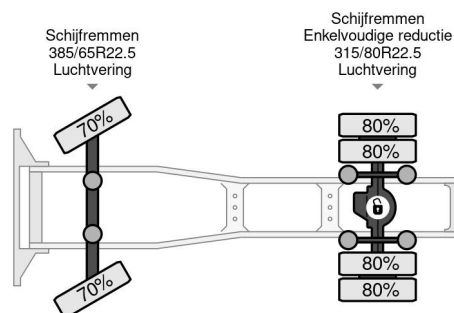

DAF 4X2 EURO 6 SHOW TRUCK

COMMON

Price	On request ex VAT
Id	DA091597
Make	DAF
Type	4X2 EURO 6 SHOW TRUCK
Year	2016
Mileage	970.386 km
Construction	Standard tractor
Gross weight	20.500 kg
Emissionclass	6

PROPERTIES

First registration date	11-04-2016
Mot expiry date	12-04-2025
Fuel	Diesel
Transmission	Automatic
Vehicle identification number	XLRTEH4300G091597
Axle configuration	4x2
Axle count	2
Weight	8.773 kg
Cylinder count	6
Power kw	375
Power hp	510
Wheelbase	380 cm
Load capacity	11.727 kg

DAF XF 510 4X2 EURO 6 SHOW TRUCK

Referentienummer: DA091597

DESCRIPTION

VIDEO AVAILABLE