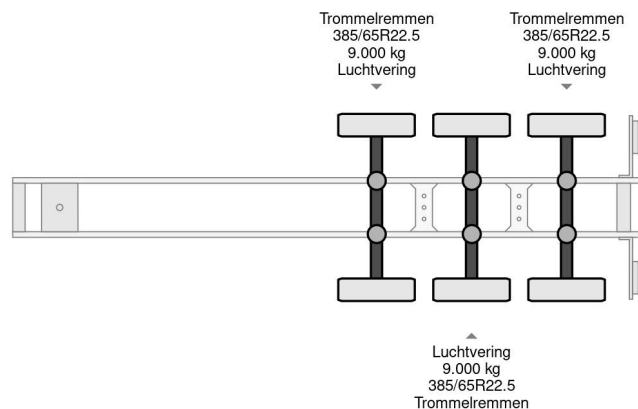

Krone SDC 27 3X SAF AXLES

COMMON

Price	€ 2.450,- ex VAT
Id	KRT72967-2
Make	Krone
Type	SDC 27 3X SAF AXLES
Year	1997
Construction	Container transport
Gross weight	39.000 kg

PROPERTIES

First registration date	08-07-1997
Mot expiry date	15-06-2024
License plate	OF-60-GF
Axle count	3
Weight	5.500 kg
Wheelbase	882 cm
Construction dimensions (l/b/h)	
Load capacity	33.500 kg
Width	250 cm

ACCESSORIES

- Anti-lock braking system

Krone SDC 27 3X SAF AXLES

Referentienummer: KRT72967-2

DESCRIPTION