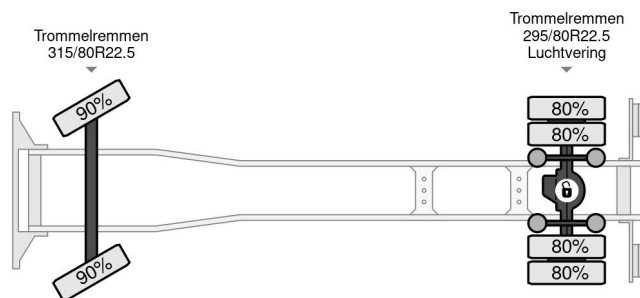

DESCRIPTION

CRANE IN WORKING CONDITION
VIDEO AVAILABLE