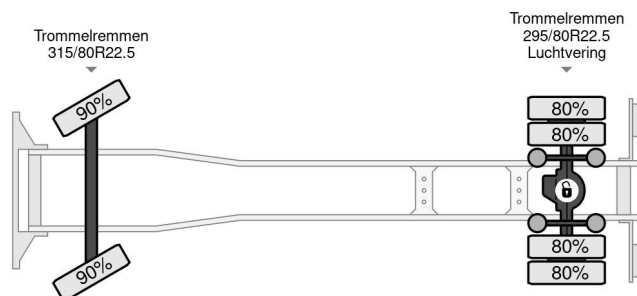

Volvo 4X2 EURO 2 + PM 22SP5 + REMOTE CONTROL

COMMON

Price	€ 24.950,- ex VAT
Id	VO504388
Make	Volvo
Type	4X2 EURO 2 + PM 22SP5 + REMOTE CONTROL
Year	1999
Mileage	533.078 km
Construction	Open body
Gross weight	20.000 kg
Emissionclass	2

Volvo FM 7.290 4X2 EURO 2 + PM 22SP5 + REMOTE CON...

Referentienummer: VO504388

PROPERTIES

First registration date	30-11-1999
Fuel	Diesel
Transmission	Manual
Vehicle identification number	YV2J4DEAXYA504388
Axle configuration	4x2
Axle count	2
Weight	8.755 kg
Power kw	213
Power hp	290
Construction dimensions (l/b/h)	
Load capacity	11.245 kg
Length	550 cm
Width	249 cm
Height	100 cm