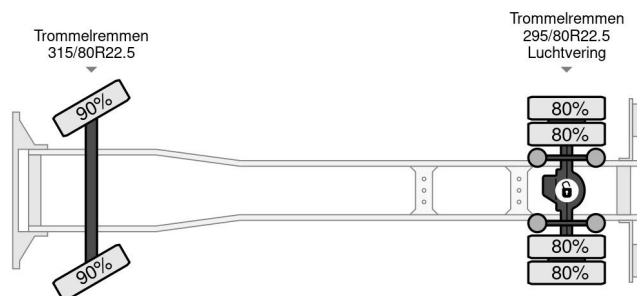

Volvo 4X2 EURO 2 + PM 22SP5 + REMOTE CONTROL

COMMON

Price	€ 24.950,- ex VAT
Id	VO504388
Make	Volvo
Type	4X2 EURO 2 + PM 22SP5 + REMOTE CONTROL
Year	1999
Mileage	533.078 km
Construction	Open body
Gross weight	20.000 kg
Emissionclass	2

Volvo FM 7.290 4X2 EURO 2 + PM 22SP5 + REMOTE CON...

Referentienummer: VO504388

PROPERTIES

First registration date	30-11-1999
Fuel	Diesel
Transmission	Manual
Vehicle identification number	YV2J4DEAXYA504388
Axle configuration	4x2
Axle count	2
Weight	8.755 kg
Power kw	213
Power hp	290
Construction dimensions (l/b/h)	
Load capacity	11.245 kg