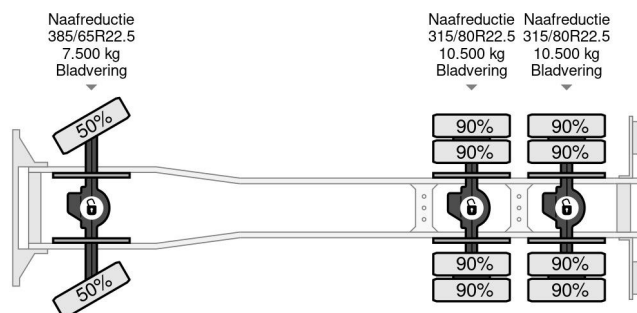

DESCRIPTION

VIDEO AVAILABLE