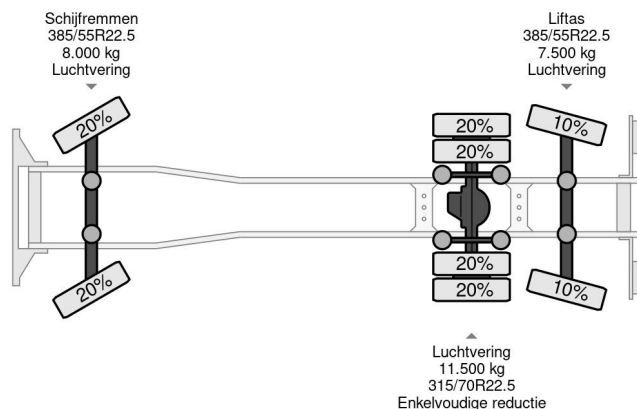

Volvo 6X2 CHASSIS EURO 6

COMMON

Price	€ 21.950,- ex VAT
Id	VO832019
Make	Volvo
Type	6X2 CHASSIS EURO 6
Year	2017
Mileage	829.688 km
Construction	Chassis cab
Gross weight	27.000 kg
Emissionclass	6

Volvo FM 410 6X2 CHASSIS EURO 6

Referentienummer: VO832019

PROPERTIES

First registration date	30-11-2017
Mot expiry date	01-12-2024
License plate	27-BKF-7
Fuel	Diesel
Transmission	Automatic
Vehicle identification number	YV2XTW0C3HB832019
Axle configuration	6x2
Axle count	3
Weight	13.677 kg
Cylinder count	6
Power kw	315
Power hp	428
Wheelbase	627 cm
Load capacity	13.323 kg
Length	938 cm
Width	255 cm