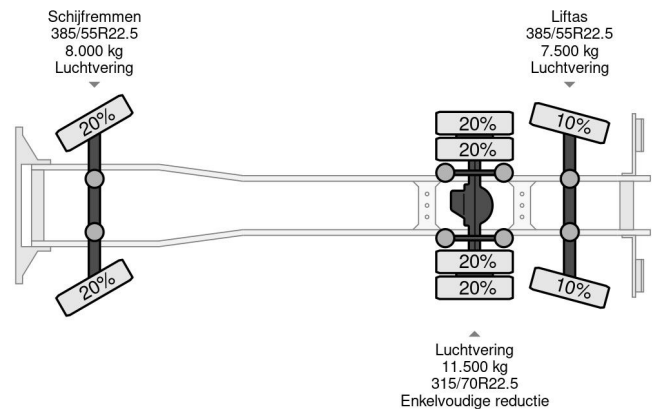

DESCRIPTION

VIDEO AVAILABLE