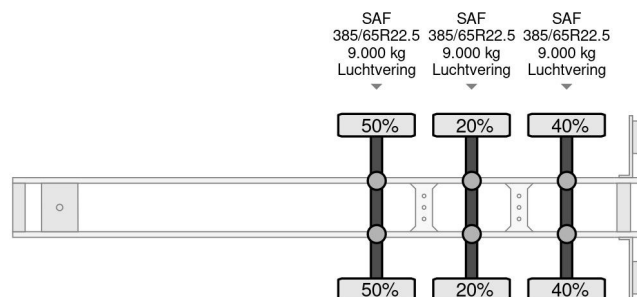

Broshuis 3 AXLE - SAF

COMMON

Price	€ 1.950,- ex VAT
Id	BR007009-2
Make	Broshuis
Type	3 AXLE - SAF
Year	1997
Construction	Container transport
Gross weight	39.000 kg

PROPERTIES

First registration date	27-01-1997
License plate	OF-09-BY
Vehicle identification number	XL93000SRVL007009
Axle count	3
Weight	6.200 kg
Wheelbase	75 cm
Construction dimensions (l/b/h)	
Load capacity	32.800 kg
Width	250 cm

Broshuis 3 AXLE - SAF

Referentienummer: BR007009-2

ACCESSORIES

- Anti-lock braking system

DESCRIPTION