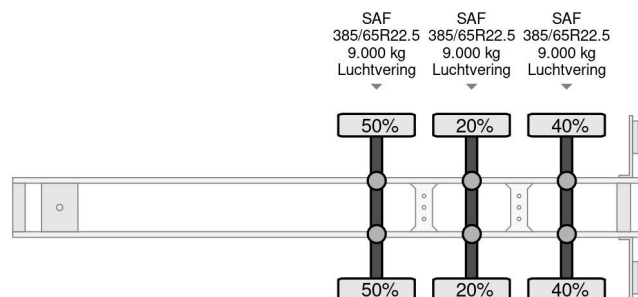

ACCESSORIES

- Anti-lock braking system

DESCRIPTION