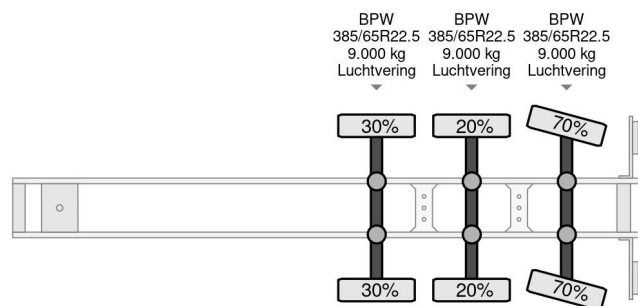

ACCESSORIES

- Anti-lock braking system
- Rear doors

DESCRIPTION