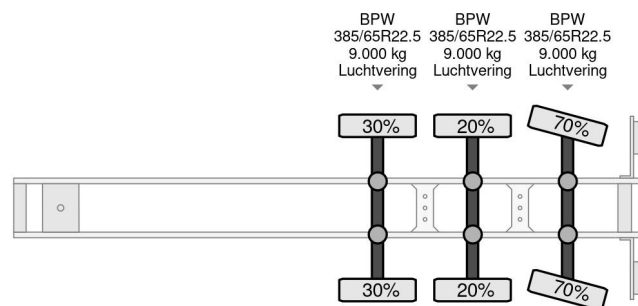

ACCESSORIES

- Anti-lock braking system
- Rear doors

DESCRIPTION