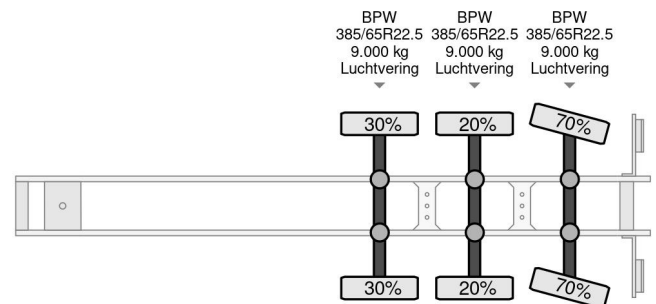

ACCESSORIES

- Anti-lock braking system
- Rear doors

DESCRIPTION