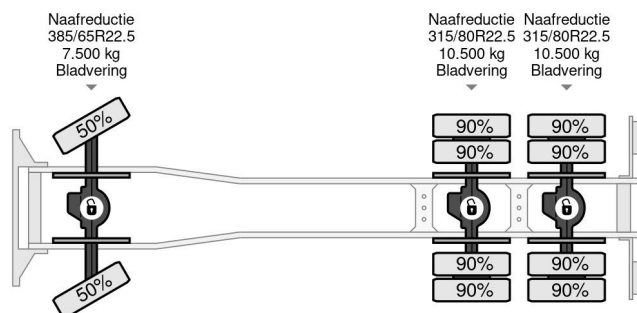

## MAN 6X6 - EFFER 680 6S + REMOTE - FULL STEEL SUSP. - MANUAL GEAR - BIG AXLES

### COMMON

Price	€ 47.950,- ex VAT
Id	MA218884
Make	MAN
Type	6X6 - EFFER 680 6S + REMOTE - FULL STEEL SUSP. - MANUAL GEAR - BIG AXLES
Year	1997
Mileage	318.540 km
Construction	Open body
Gross weight	26.000 kg

MAN 26.463 6X6 - EFFER 680 6S + REMOTE - FULL STEEL...

Referentienummer: MA218884

### PROPERTIES

First registration date	15-05-1997
Fuel	Diesel
Transmission	Manual
Vehicle identification number	WMAT420347M218884
Axle configuration	6x6
Axle count	3
Weight	22.080 kg
Construction dimensions (l/b/h)	
Load capacity	3.920 kg