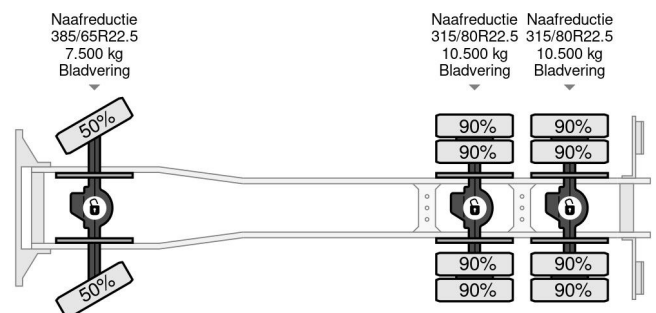

MAN 26.463 6X6 - EFFER 680 6S + REMOTE - FULL STEEL...

Referentienummer: MA218884