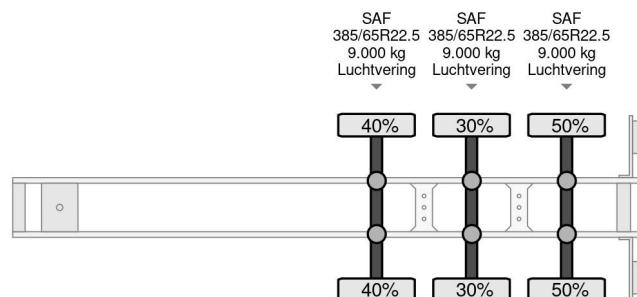

ACCESSORIES

- Anti-lock braking system
- Rear doors

DESCRIPTION

VIDEO AVAILABLE