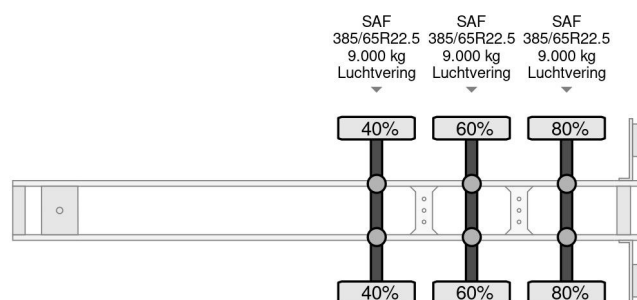

ACCESSORIES

- Anti-lock braking system
- Rear doors

DESCRIPTION

VIDEO AVAILABLE