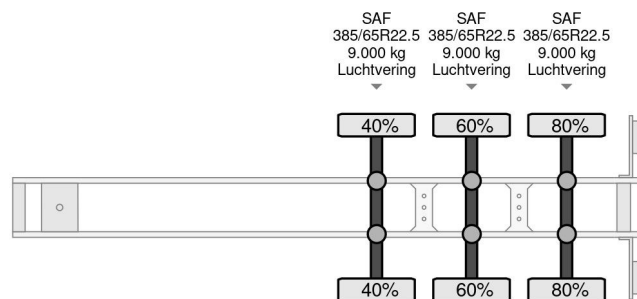

ACCESSORIES

- Anti-lock braking system
- Rear doors

DESCRIPTION

VIDEO AVAILABLE