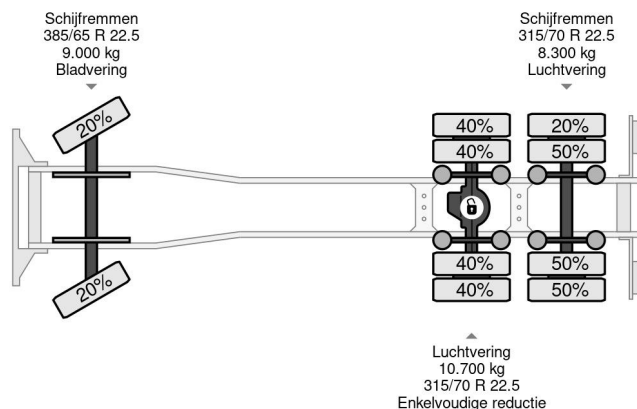

### PROPERTIES

First registration date	29-04-2014
License plate	68-BXV-9
Fuel	Diesel
Transmission	Manual
Vehicle identification number	WMA89XZZXEW197219
Axle configuration	6x2
Axle count	3
Weight	16.160 kg
Cylinder count	6
Power kw	324
Power hp	441
Wheelbase	495 cm
Load capacity	9.840 kg
Length	740 cm
Width	255 cm